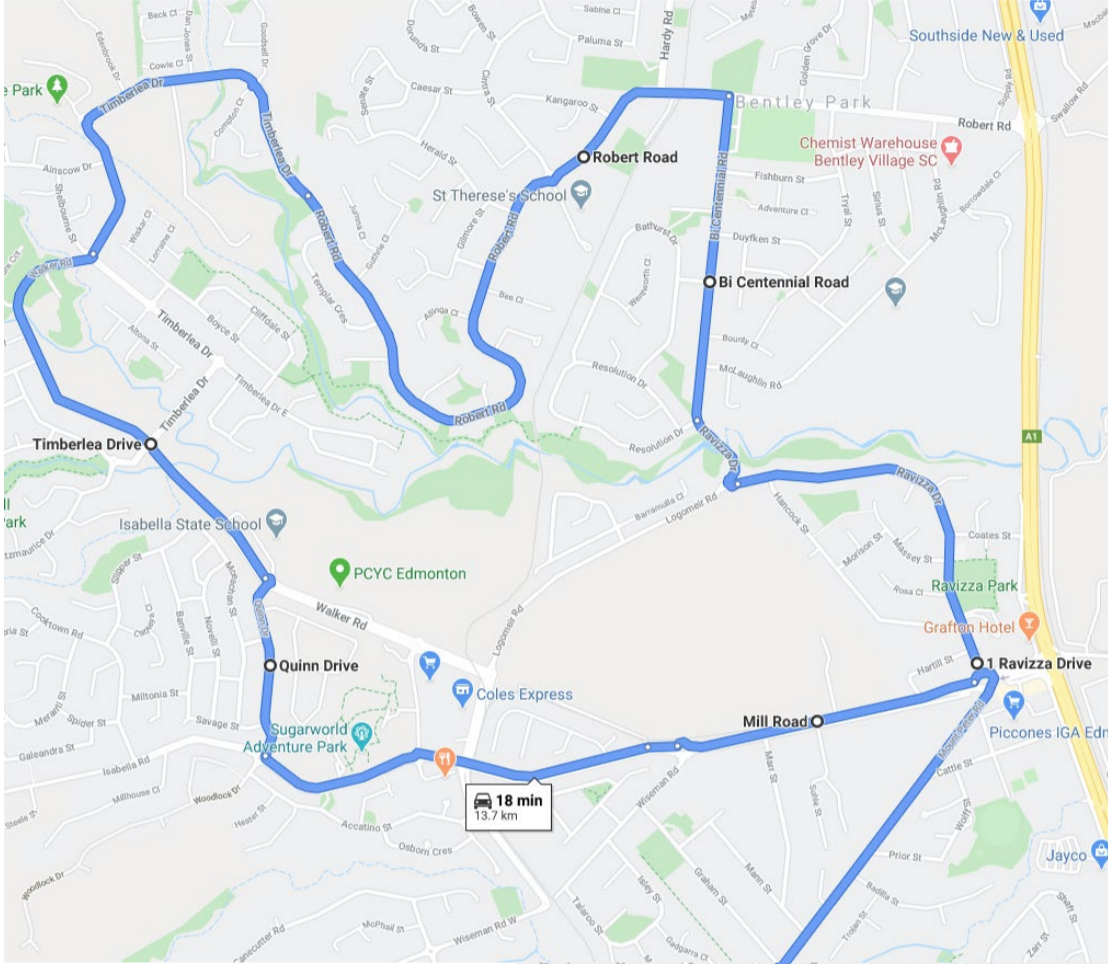

Loves Edmonton Bus - Morning Run

Via Bentley Park and Edmonton

Bus Route - Pick Ups

8.10am (right turn onto) Ravizza Drive

8.10am (right turn onto) Bi Centennial Road

8.10am (left turn onto) Roberts Road (opposite Fire Station)

Down Timberlea Drive

8.15 (left turn onto) Walker Road

8.15am (right turn onto) Quinn Drive

8.15am (left turn onto) Hambleton Drive

Down Mill Road

8.20am (right turn onto) Mount Peter Road

8.20am (left turn onto) Petersen Road

8.20am (left turn onto) Farmer Street

8.20am (left turn onto) Peterson Road

8.20am (left turn onto) Service Road

8.20am (right turn onto) Bruce Highway

8.45am arrive Djarragun College

Times are an approximation, please be ready 10mins prior